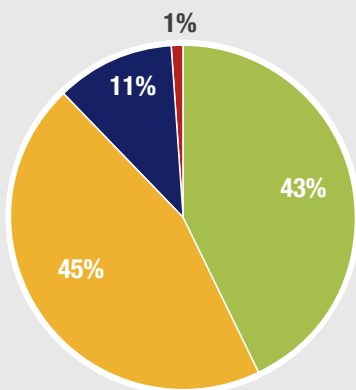

Recorded Music Sales by Sector 2011 (value)

Physical
Digital
Performance rights
Synch