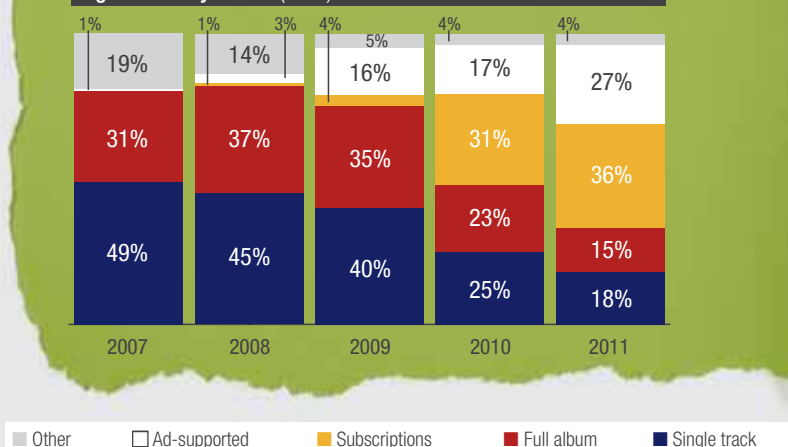

Recorded Music Sales Volume (million units)

	Physical		Digital	
	CD	Other physical	Single tracks	Digital albums
2011	5.9	0.6	7.5	1.2
2010	7.5	0.3	6.6	–
2009	8.3	0.4	6.0	–
2008	8.2	0.5	4.9	–
2007	9.2	0.8	3.4	–

Note: 2011 and 2010 Digital single tracks provided by Nielsen.

Recorded Music Sales by Sector 2011 (value)

Physical
 Digital
 Performance rights
 Synch

Digital Sales by Format (value)

Top Independent Labels (alphabetical order)